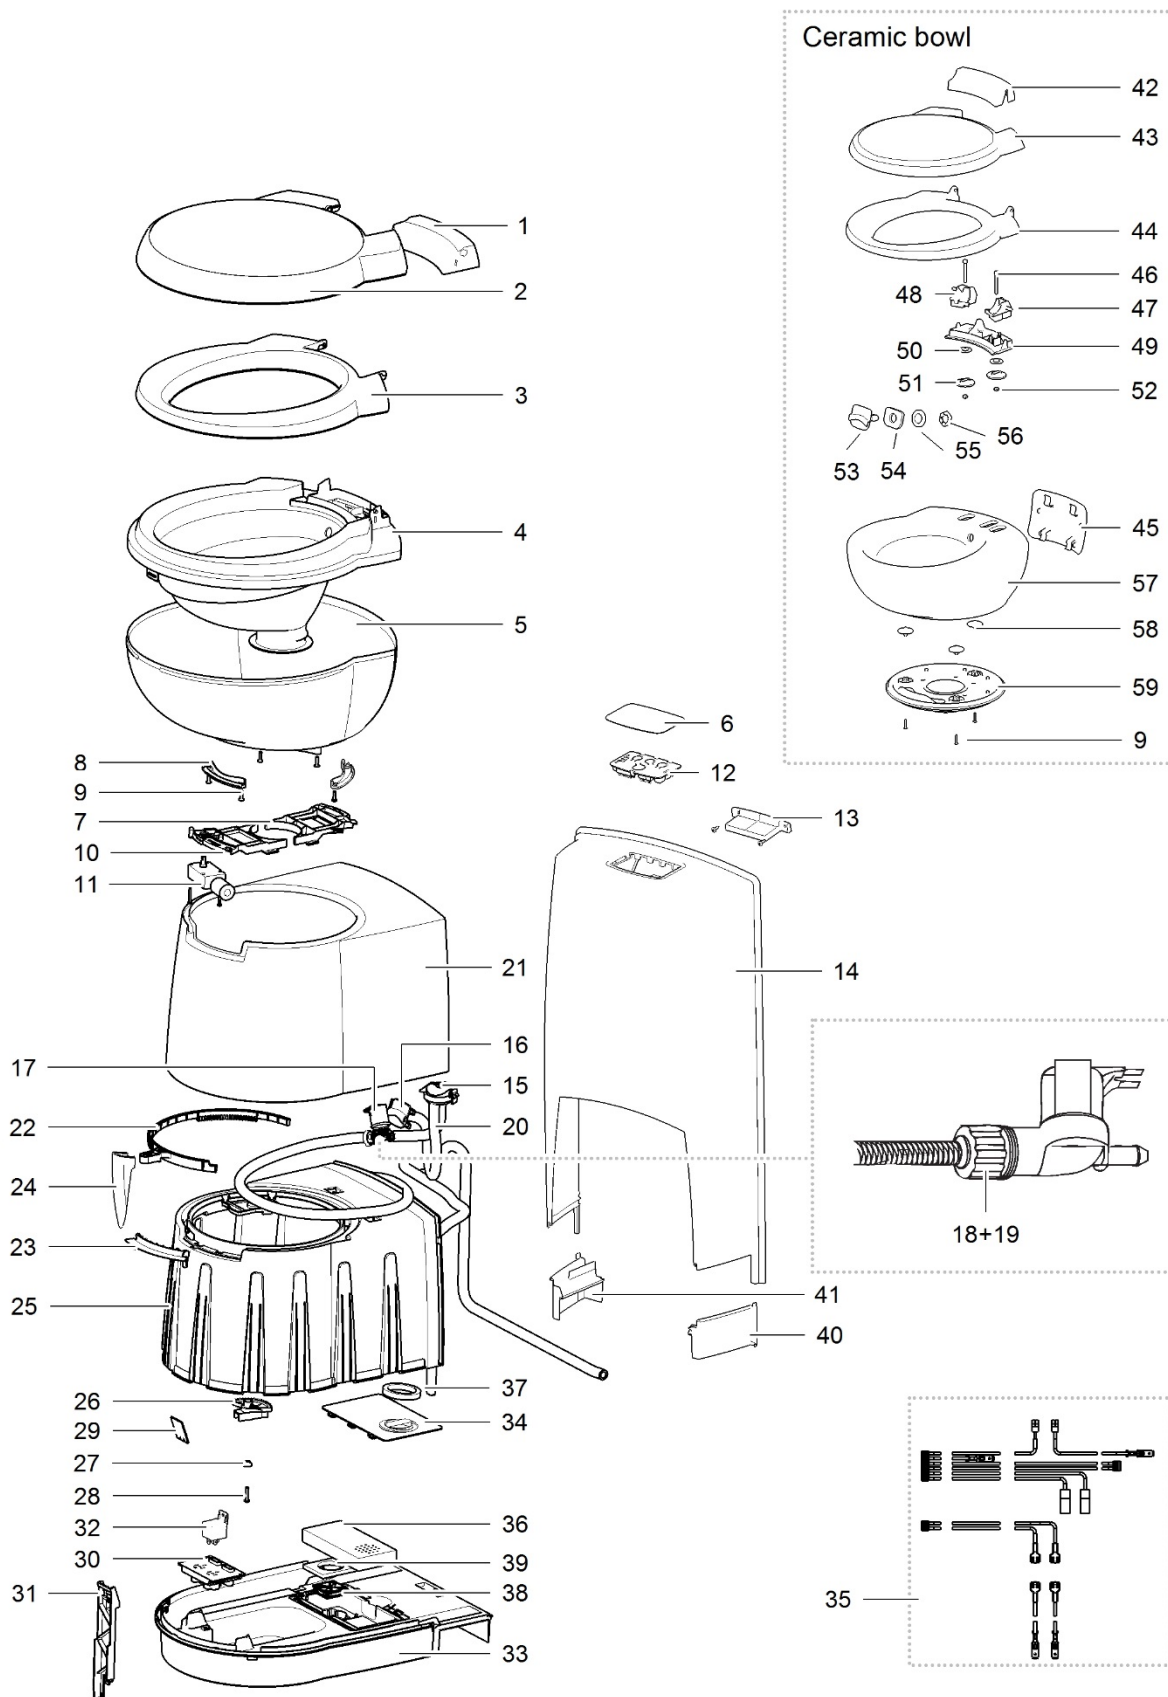

LE434_C250-CS_1115-V05

		Spare part number	Spare part number	Spare part number	Colours available
1	Pod				
2	Seat	50767	93401		62
3	Cover				
4	Bowl inner				
5	Bowl outer				62
6	Overlay	50708			
7	Bowl retainer bracket	50733			
8	Retainer bracket				
9	Screw				
10	Bowl retainer				
11	Motor electric blade	93415			
12	Control SN (3733 AE)	50709			
	Control SW (3732 AE)	50710			
	Control FF (3731 AF)	50711			
13	Wall bracket				
14	Console				
15	Vacuum breaker	16833			
16	Seal nozzle/nozzle/retainer nozzle	50729			
17	Electric valve				
18	Hose barb	23851	23709		
19	Hose nut				
20	Water supply tube				
21	Base upper				
22	Ring blade mechanism	50760			
23	Water diverter	93429			62
24	Handle	93402			47
25	Base frame				
26	Saddle				
27	Bushing		50735		
28	Screw				
29	Reed switch				
	one switch	50713			
	single level	50714			
	multi level	50715			
	Reed switch kit				
	one switch		50750		62
	single level		50751		
	multi level		50752		
30	Relay/fuse holder			50716	62
31	Reed switch housing				
32	Relay	20106			
33	Base lower				
34	Vent plate	50734			62
35	Wire harness	50762