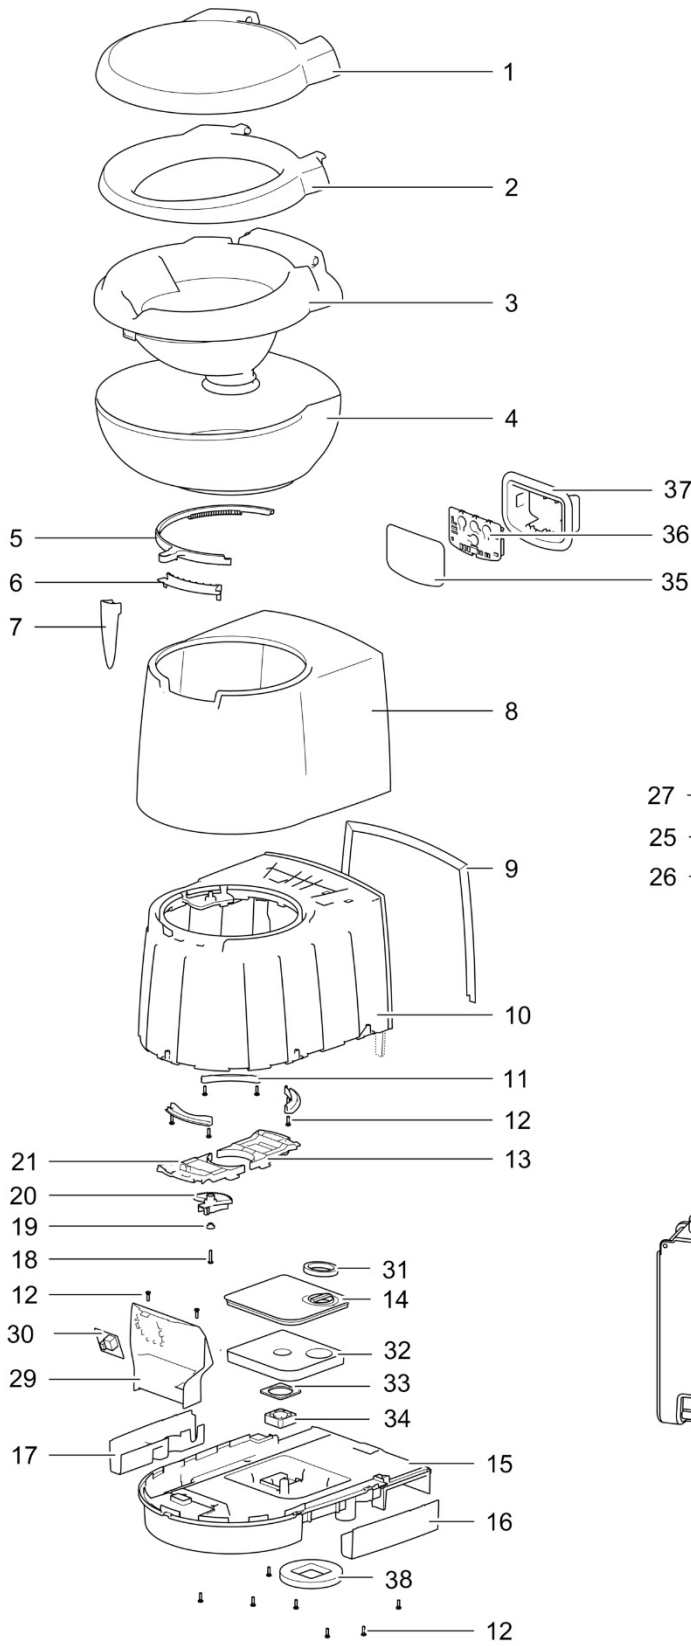

Spare part number	Spare part number	Spare part number	Colours available
1	Cover		93401		62
2	Seat				
3	Bowl inner	93433			62
4	Bowl outer				
5	Ring blade mechanism	50760			
6	Water diverter	93429			62
7	Handle	93402			47
8	Base upper				
9	Seal base wall	93428			62
10	Base frame				
11	Retainer bracket				
12	Screw 3.9 x 14				
13	Bowl retainer bracket	50733			
14	Vent plate				
15	Base lower				
16	Side cover left				
17	Side cover right				
18	Screw 3.9 x 22		50735		
19	Bushing				
20	Saddle				
21	Bowl retainer				
22	Umbrella seal	93434			
23	Pump	93435			
24	Drain tube	93436			
25	Nozzle	16443			62
26	O-ring	13106	93437		
27	Water supply tube (2.42 m)	93155			
28	Wire harness	93438