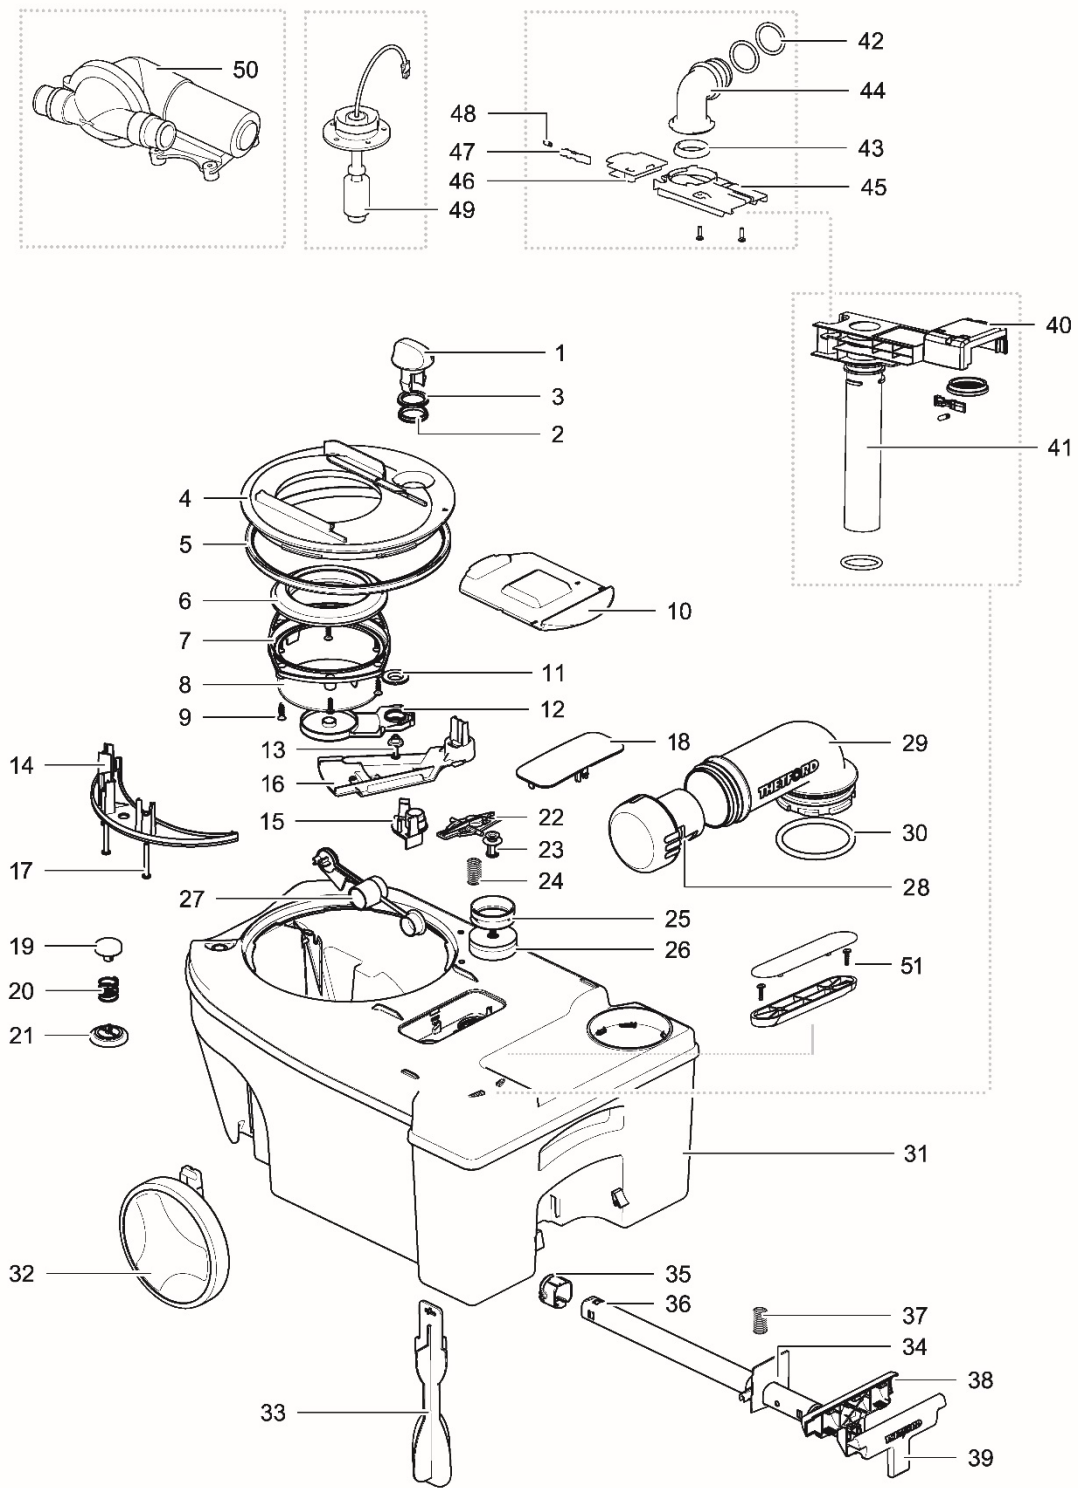

LE441_C250-C260-WHT

		Spare part number	Spare part number	Spare part number	Colours available
1	Blade opener				
2	Seal		23743		92
3	Washer				
4	Waste-holding tank plate	50723			06
5	Seal mechanism	50724			
6	Lip seal	23721			
7	Blade arm driver				
8	Blade	50731			
9	Screw				
10	Sliding cover	50718			
11	Bearing plate				
12	Blade arm				
13	Bushing/screw				
14	Support track				
15	Retainer mechanism				
16	Blade driver				
17	Screw				
18	Vent lid	50741			06
19	Vent button				
20	Spring		07524		92
21	Vent seal				
22	Vent lifter				
23	Vent pivot				
24	Vent spring				
25	Seal vent	21528	50732		
26	Float stem				
27	Float	50725			
28	Measuring cup	25810			06
29	Pour out spout		50719		92
30	O-ring				
31	Waste-holding tank complete including sliding cover		50700	50701 pump out system	06
32	Wheels 2X	50726			
33	Vent actuator				
34	Guide	50738			
35	Bracket				06
36	Telescopic system				
37	Vent spring		50728		
38	Pull handle grip				
39	Pull handle cover	50737			92
51	Handle cover Screws Handle				

} present since 2008