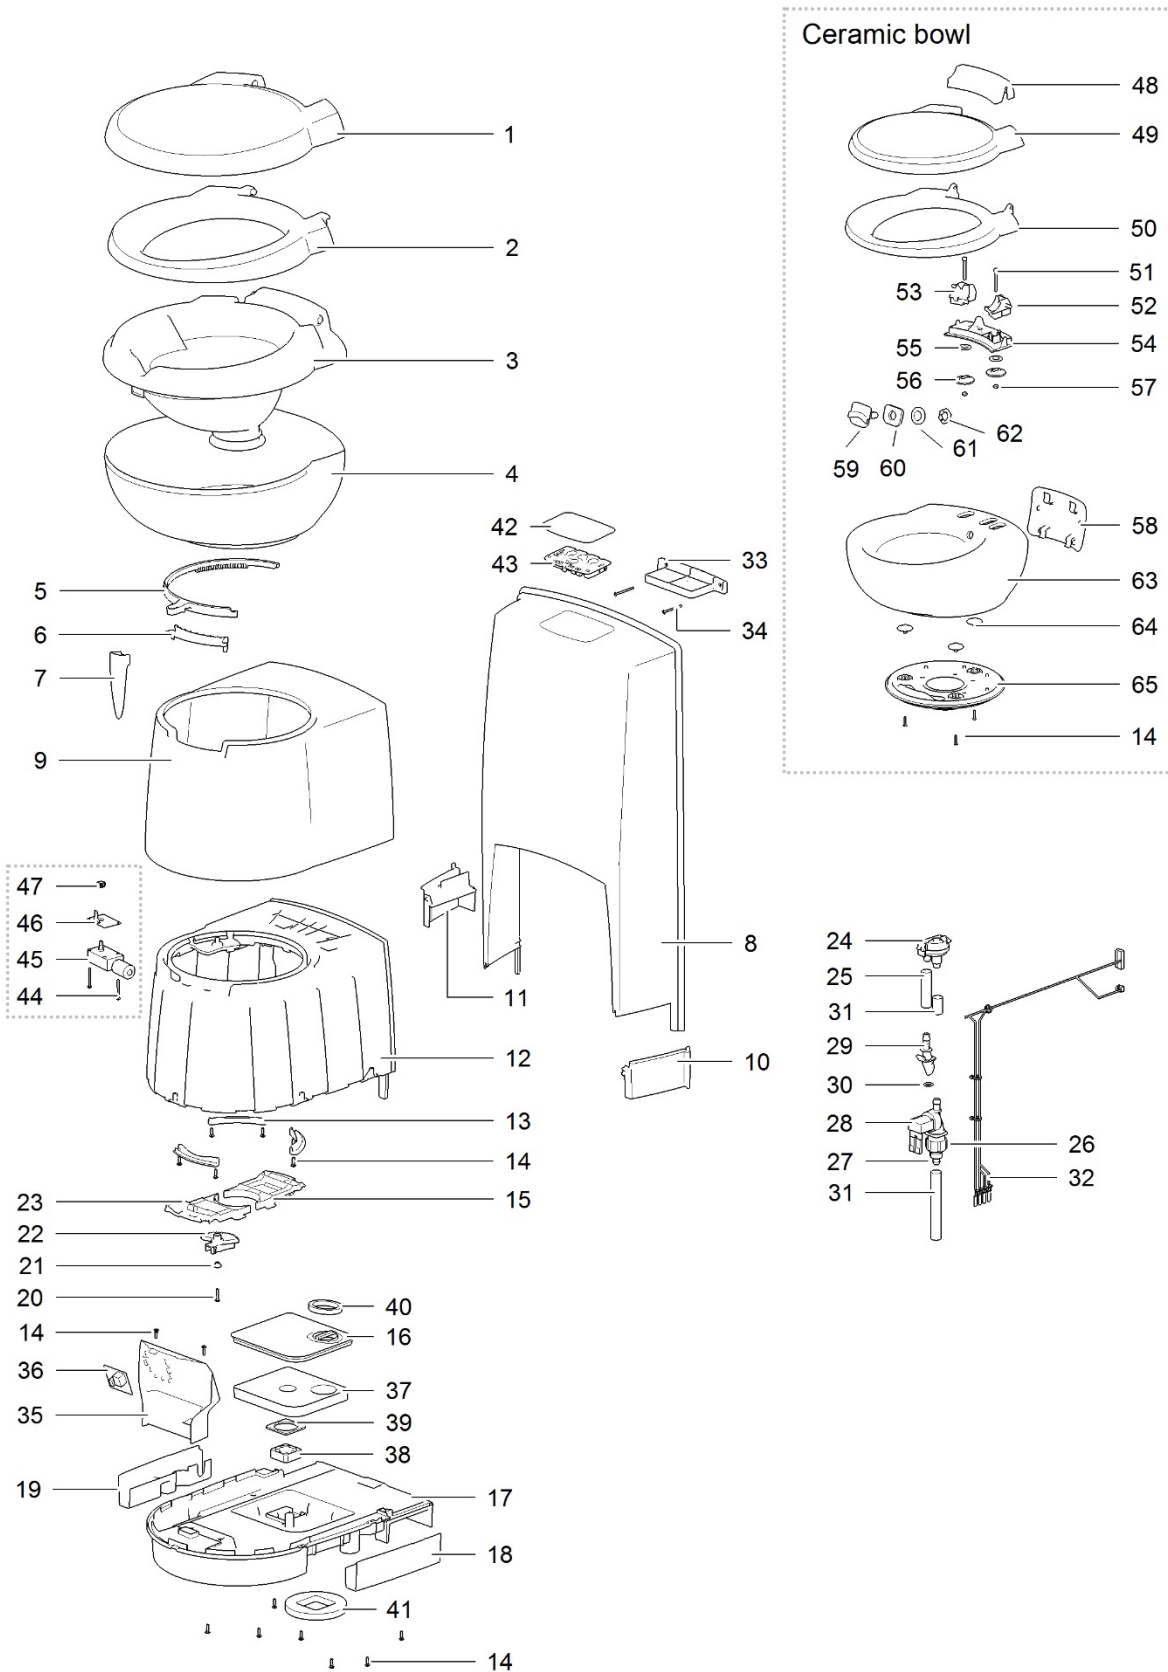

LE882_C263-CS Toilet_1115-V03

		Spare part number	Spare part number	Spare part number	Colours available
1	Cover		93401		62
2	Seat				
3	Bowl inner	93433			62
4	Bowl outer				
5	Ring blade mechanism	50760			
6	Water diverter	93429			62
7	Handle	93402			47
8	Console				
9	Base upper				
10	Splashguard left				
11	Splashguard right				
12	Base frame				
13	Retainer bracket				
14	Screw 3.9 x 14				
15	Bowl retainer bracket	50733			
16	Vent plate				
17	Base lower				
18	Side cover left				
19	Side cover right				
20	Screw 3.9 x 22				
21	Bushing		50735		
22	Saddle				
23	Bowl retainer				
24	Vacuum breaker	16833			
25	Water supply tube				
26	Hose nut				
27	Hose barb	23851			
28	Electric valve				
	< 01-09-2013		23709		
	Serial number < E244P.....				
	or C260 toilets with Waste Transfer system				
	Electric valve 90°				
	> 01-09-2013				
	Serial number > E244P.....	90717			
	Including numbers 26 & 27				
29	Nozzle				
30	O-ring		93430		62
31	Water supply tube				
32	Wire harness	93422			
33	Wall bracket				
34	Screw parker 8 x ½ IN