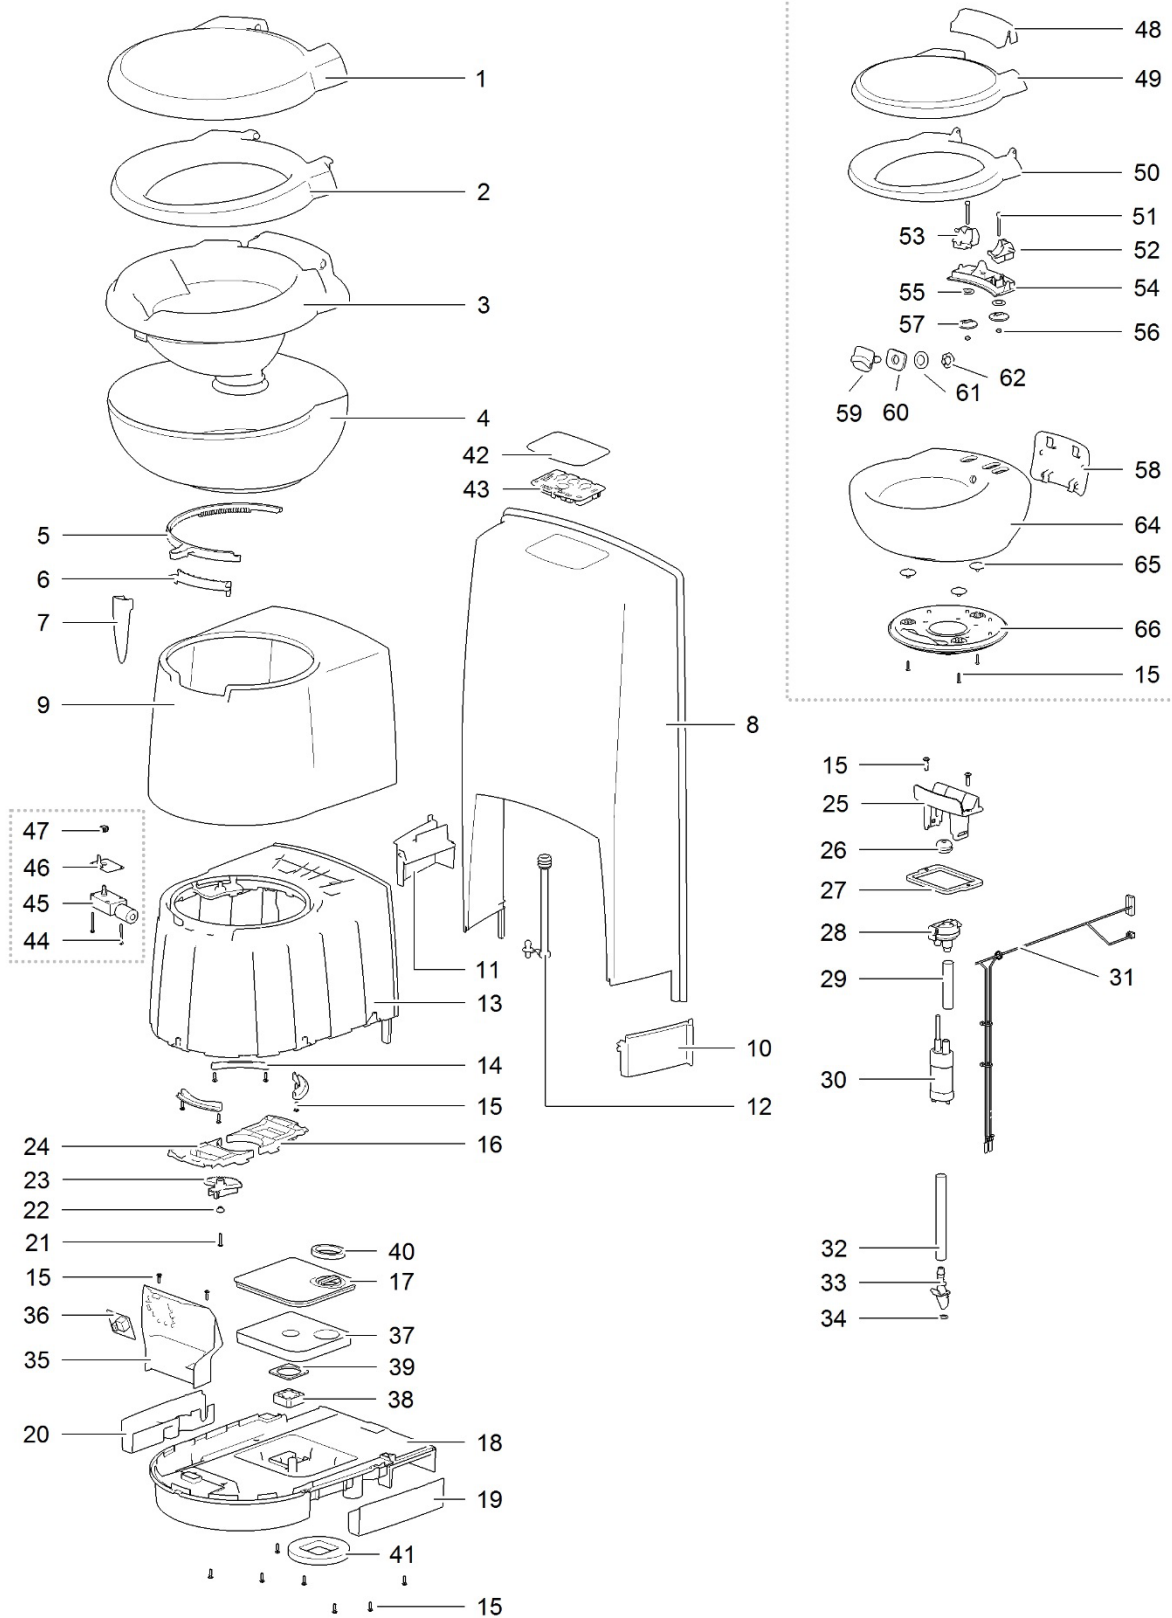

LE883_C262-CWE_Toilet_1114-V02

		Spare part number	Spare part number	Spare part number	Colours available
1	Cover		93401		62
2	Seat				
3	Bowl inner	93433			62
4	Bowl outer				
5	Ring blade mechanism	50760			
6	Water diverter	93429			62
7	Handle	93402			47
8	Console				
9	Base upper				
10	Splashguard left				
11	Splashguard right				
12	Drain	50717			
13	Base frame				
14	Retainer bracket				
15	Screw 3.9 x 14				
16	Bowl retainer bracket	50733			
17	Vent plate				
18	Base lower				
19	Side cover left				
20	Side cover right				
21	Screw 3.9 x 22		50735		
22	Bushing				
23	Saddle				
24	Bowl retainer				
25	Cover console				
26	Grommet seal				
27	Cover seal				
28	Vacuum breaker	16833			
29	Tube WT inside				
30	Pump	93418			
31	Wire harness	93423			
32	Water supply tube		93430		62
33	Nozzle				
34	O-ring