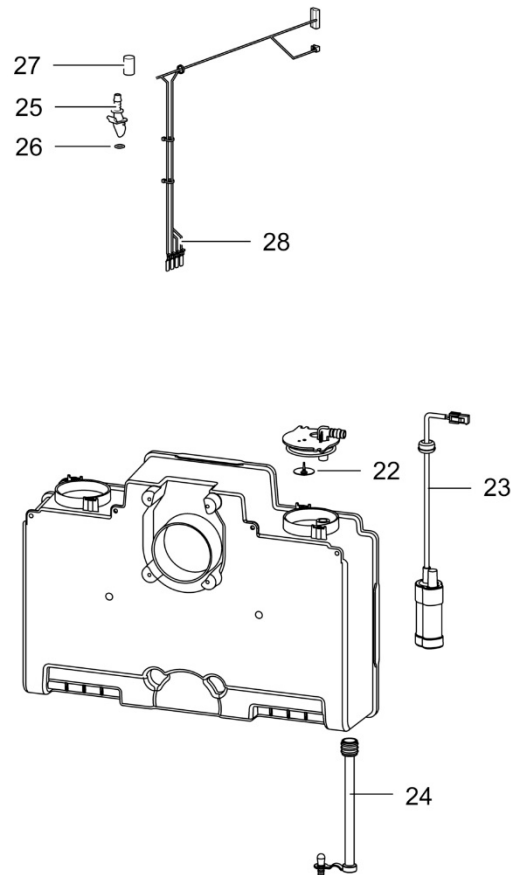

Spare part number	Spare part number	Spare part number	Colours available
1	Cover		93401		62
2	Seat				
3	Bowl inner	93433			62
4	Bowl outer				
5	Ring blade mechanism	50760			
6	Water diverter	93429			62
7	Handle	93402			47
8	Base upper				
9	Seal base wall	93428			62
10	Base frame				
11	Retainer bracket				
12	Screw 3.9 x 14				
13	Bowl retainer bracket	50733			
14	Vent plate				
15	Base lower				
16	Side cover left				
17	Side cover right				
18	Screw 3.9 x 22		50735		
19	Bushing				
20	Saddle				
21	Bowl retainer				
22	Umbrella seal	93434			
23	Pump	93435			
24	Drain tube	93436			
25	Nozzle	16443			62
26	O-ring	13106	93437		
27	Water supply tube (2.42 m)	93155			
28	Wire harness	93438