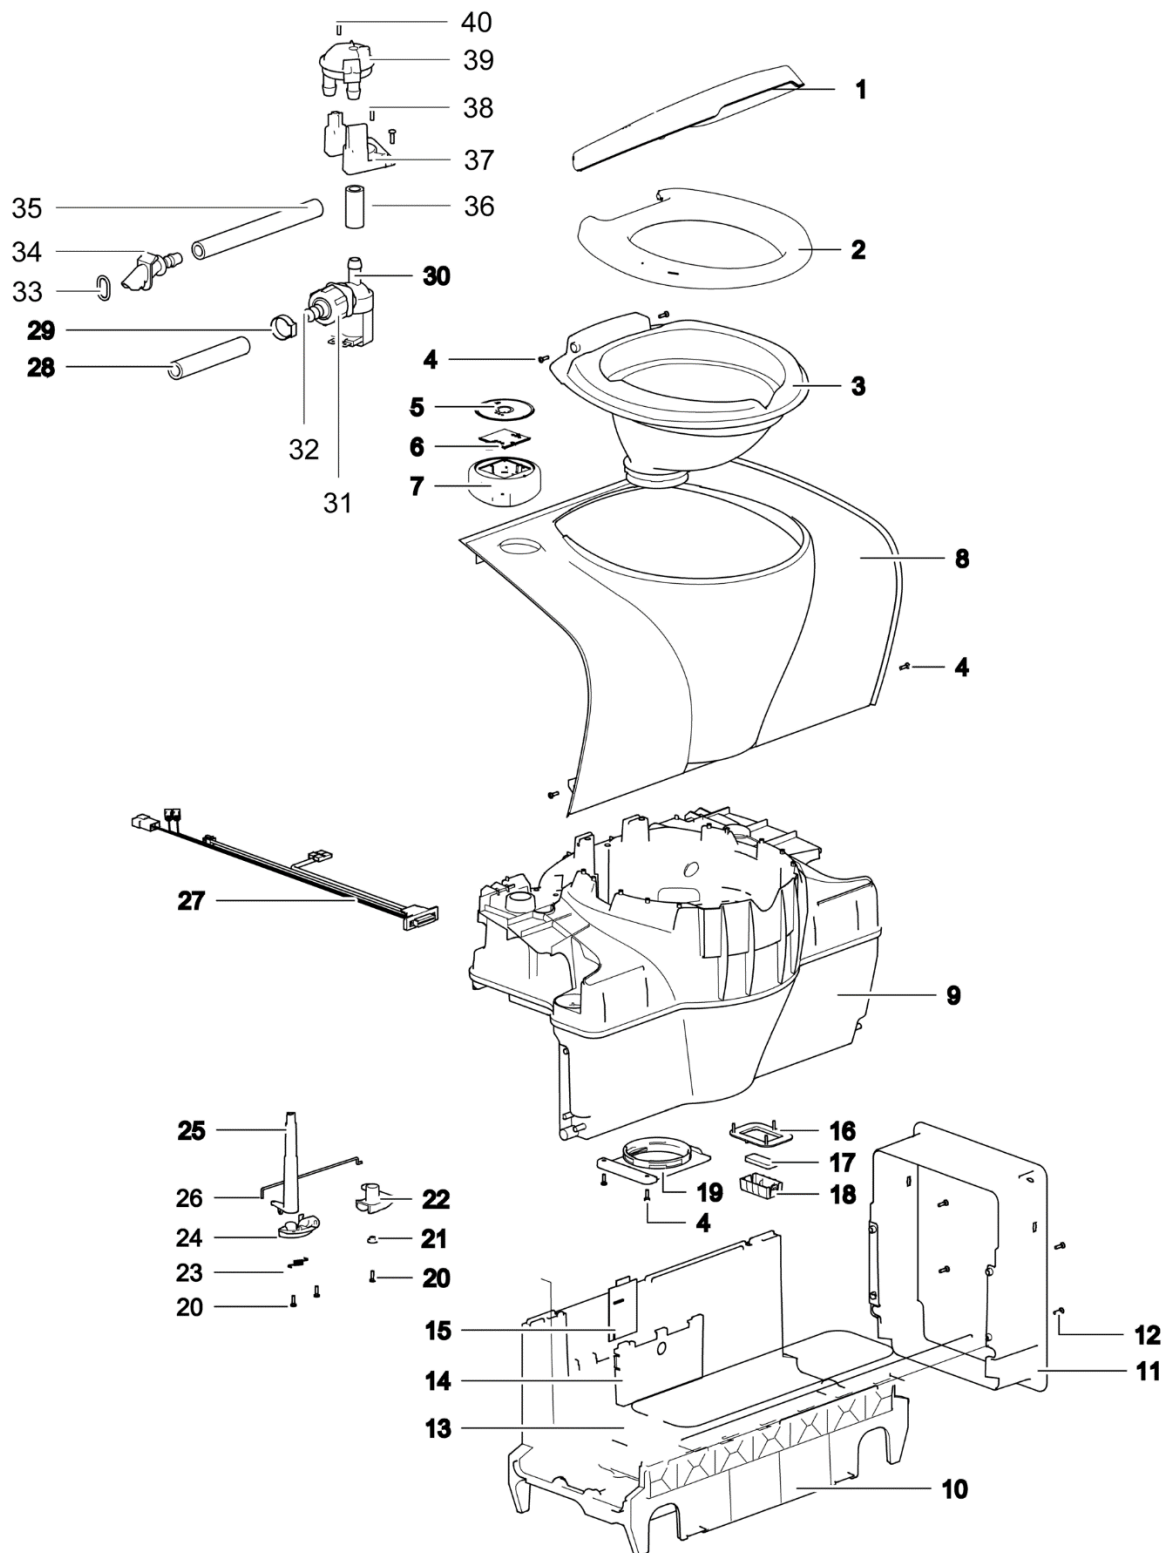

LE757_C503L_0518-V03

		Spare part number	Spare part number	Colours available
1	Cover		90713	62, 127
2	Seat			
3	Bowl		90727	62, ~~127~~
4	Screw			
5	Sticker control knob		90723	62, ~~127~~
6	Control PCB		(before 90715)	
7	Control knob			
8	Cosmetic cover straight Cosmetic cover curved			
9	Bench welded			
10	Base			
11	Tunnel			
12	Screw			
13	Pocket cover			
14	Housing PCB			
15	Main PCB	90716		
16	Retaining plate			
17	Magnet			
18	Magnet basket			
19	Flange lock			
20	Screw			
21	Bushing			
22	Saddle			
23	Spring		51802	
24	Bracket			
25	Shaft			
26	Link			
27	Wiring harness	90722		
28	Water supply tube			
29	Hose clamp			
30	Solenoid valve		90717	
31	Hose nut			
32	Hose barb			
33	O-ring			
34	Nozzle		90718	
35	Water supply tube			
36	Water supply tube			
37	Bracket			
38	Screw			
39	Vacuum breaker	16833		
40	Screw			

XXXXX = not available anymore