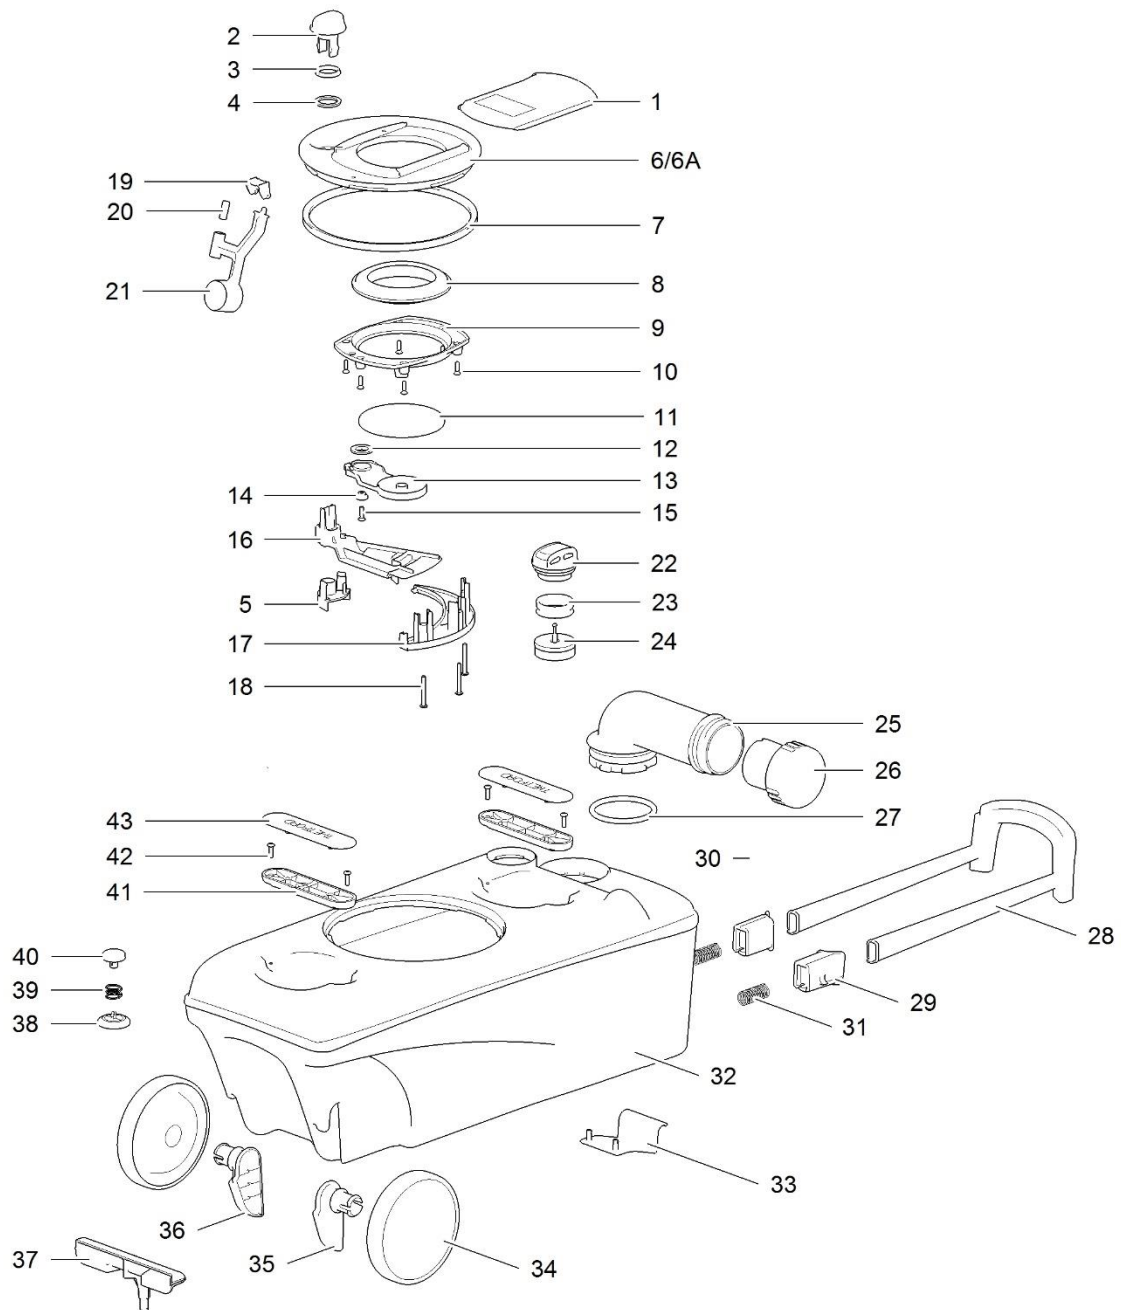

LE758_C500-WHT_1114-V02

		Spare part number	Spare part number	Spare part number	Colours available		
1	Sliding cover	32301			06		
2	Blade opener	32300	32331 <i>mechanism right</i>	32332 <i>mechanism left</i>	16		
3	Washer						
4	Seal parker						
5	Mechanism retainer						
6	Holding tank plate Left hand version						
6A	Holding tank plate Right hand version	32328					06
7	Seal mechanism	50724					06
8	Lip seal	23721					
9	Seal plate						
10	Screw						
11	Blade	50731					
12	Bearing						
13	Blade arm						
14	Bushing						
15	Screw						
16	Blade driver						
17	Support track						
18	Screw						
19	Retainer	90706					
20	Magnet						
21	Float arm						
22	Upper automatic vent	23722			06		
23	Seal						
24	Foam						
25	Pour out spout		32306		06		
26	Measuring cup	25810			16		
27	O-ring						
28	Pull handle		51805		16		
29	Pull handle bushing right						
30	Pull handle bushing left						
31	Spring						
32	Waste-holding tank complete		90707 <i>right hand version</i>	90708 <i>left hand version</i>	06		
33	Tank lock clip	51801			16		
34	Wheel		32308		06		
35	Wheel bearing right						
36	Wheel bearing left						
37	Wheel bracket						
38	Vent seal		32307		16		
39	Spring						
40	Vent button