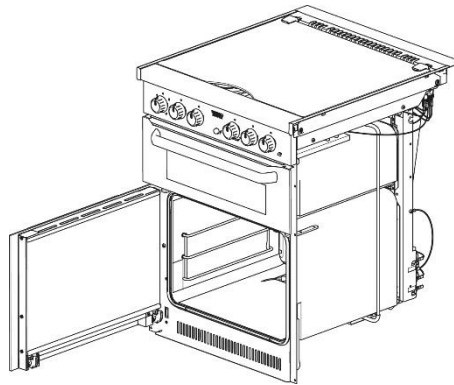

Cladding styles

No cladding

Side cladding

Behind handle cladding

Grill Doors

Spare part number	Glass	Print	Cladding	Cladding Position	Handle Style	Handle Colour
SMAO6750.BKX	Clear	Black	No	N/A		Brushed Nickel
SMAO6750.BK01X	Clear	Black	No	N/A		Chrome
SMAO6750.BK02X	Smoked	Black	No	N/A		Chrome
SMAO6750.BK03X	Clear	Black	Brushed Nickel	Sides		Brushed Nickel
SMAO6750.BK04X	Smoked	Black	Stainless	Behind Handle		Chrome
SMAO6750.BK05X	Clear	Black	Brushed Nickel	Sides		Chrome

XXXXX = not available anymore

Oven door styles

Drop down oven doors

Left hinged oven doors

Right hinged oven doors

Drop down oven doors

Spare part number	Glass	Print	Cladding	Cladding Position	Handle Style	Handle Colour
SMAO6761.BKX	Clear	Black	No	N/A		Brushed Nickel
SMAO6761.BK01X	Clear	Black	No	N/A		Chrome
SMAO6761.BK02X	Smoked	Black	No	N/A		Chrome
SMAO6761.BK03X	Clear	Black	Brushed Nickel	Sides		Brushed Nickel
SMAO6761.BK04X	Smoked	Black	Stainless	Behind Handle		Chrome
SMAO6761.BK05X	Clear	Black	Stainless	Sides		Brushed Nickel