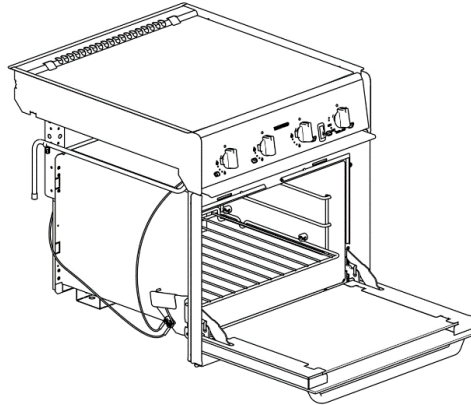

Control knobs

Spare part number	SSPA0905	SSPA0936
Colours available	Black (.BK)	Chrome (.CR) Satin (.SA)
Set quantity	6	5

Cladding styles

No cladding

Side cladding

Behind handle cladding

Oven door styles

Drop down oven door

Drop down oven doors

Spare part number	Glass	Print	Cladding	Cladding position	Handle style	Handle colour
SMAO3435.BK/SVS1X	Clear	Black	No	N/A		Stainless
SMAO3435.BK1X	Clear	Black	No	N/A		Stainless
SMAO3435.BK5X	Clear	Black	Yes	Sides		Stainless
SMAO3435.BK14X	Clear	Black	Yes	Sides		Brushed Nickel
SMAO3435.BK16X	Clear	Black	No	N/A		Chrome
SMAO3435.BK19X	Clear	Black	Yes	N/A		Stainless
SMAO3435.BK20X	Clear	Black	No	N/A		Black
SMAO3435.BK21X	Clear	Black	Yes	Sides		Brushed Nickel
SMAO3435.BK22X	Clear	Black	No	N/A		Chrome
SMAO3435.BK23X	Clear	Black	No	N/A		BNK
SMAO3435.BK24X	Clear	Black	Yes	Sides		Chrome
SMAO3435.MIR6X	Mirror	N/A	No	N/A		Brushed Nickel