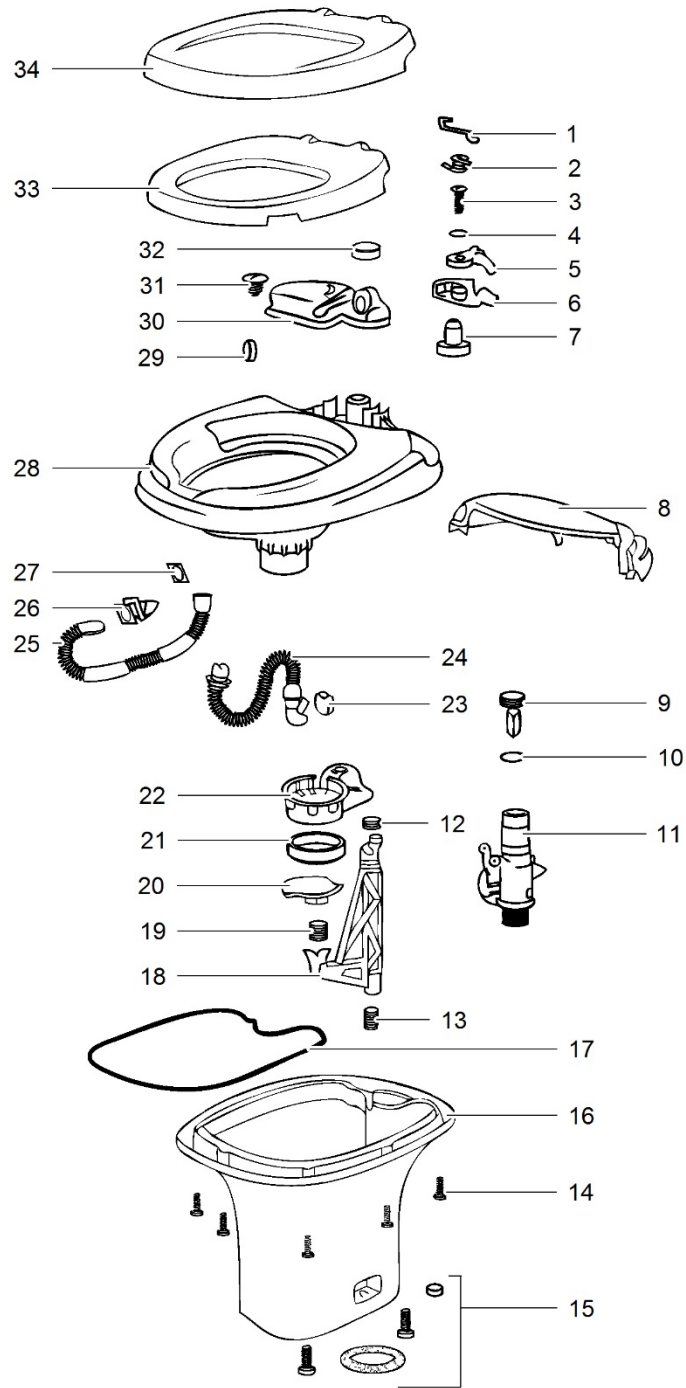

LE:1163_Aqua Magic Starlite/Galaxy_1014-V02

	Spare part number	Spare part number	Spare part number	Colours available
1	Cover parchment			
2	Seat		36768	
3	Cover ivory/tanpad			
4	Hinge pin	16183		62
5	Top hole plug			
6	Vacuum breaker			
7	Hose clamp	02504		
8	Tube			
9	Tube			
10	Ball valve		09868	
11	Closet flange seal	02125	08975	
12	Nut	02690		
13	Closet bolt	05001		
14	Screw	03994		
15	Ball valve drive arm			
16	Lock washer			
17	Base assembly nut			
18	Spring			
19	Spring			
20	Push link			
21	Drive arm			
22	Retaining ring			
23	Pedal arm			
24	Base & cover mechanism blade			
25	Screw			
26	Cotter pin			
27	Bushing			
28	Level plate			
29	Pedal arm			
30	Pedal open			
	Mechanism repair package	08368		
	Mechanism complete			
	<i>March 1985 – July 1990</i>	14622		
	<i>After July 1990</i>	24203		

For more accessories refer to page 12

XXXXXX is not available anymore

LE1164_Aqua Magic IV_0514-V01

		Spare part number	Spare part number	Colours available
1	Link ball valve			
2	Spring level return			
3	Screw			
4	Washer			
5	Water lever	12514		62
6	Flush lever	12515		
7	Bearing			
8	Cover mechanism			
9	Float			
10	O-ring		24846	
11	Watervalue			
12	Actuator arm seal			
13	Actuator spring	12517		
14	Screw			
15	Closet bolt package	12524		
16	Base			
17	PTI			
18	Actuator arm	12479 <i>high version</i>	12923 <i>low version</i>	
19	Blade spring			
20	Blade	12482		
21	Blade seal	12481		
22	Blade track			
23	Flapper			
24	Overflow tube			
25	Flush tube			
26	Nozzle			
27	Gasket			
28	Bowl			
29	Seal			
30	Reservoir tank			
31	Screw			
32	Retaining band			
33	Seat		24641	10, 57, 62
34	Cover			