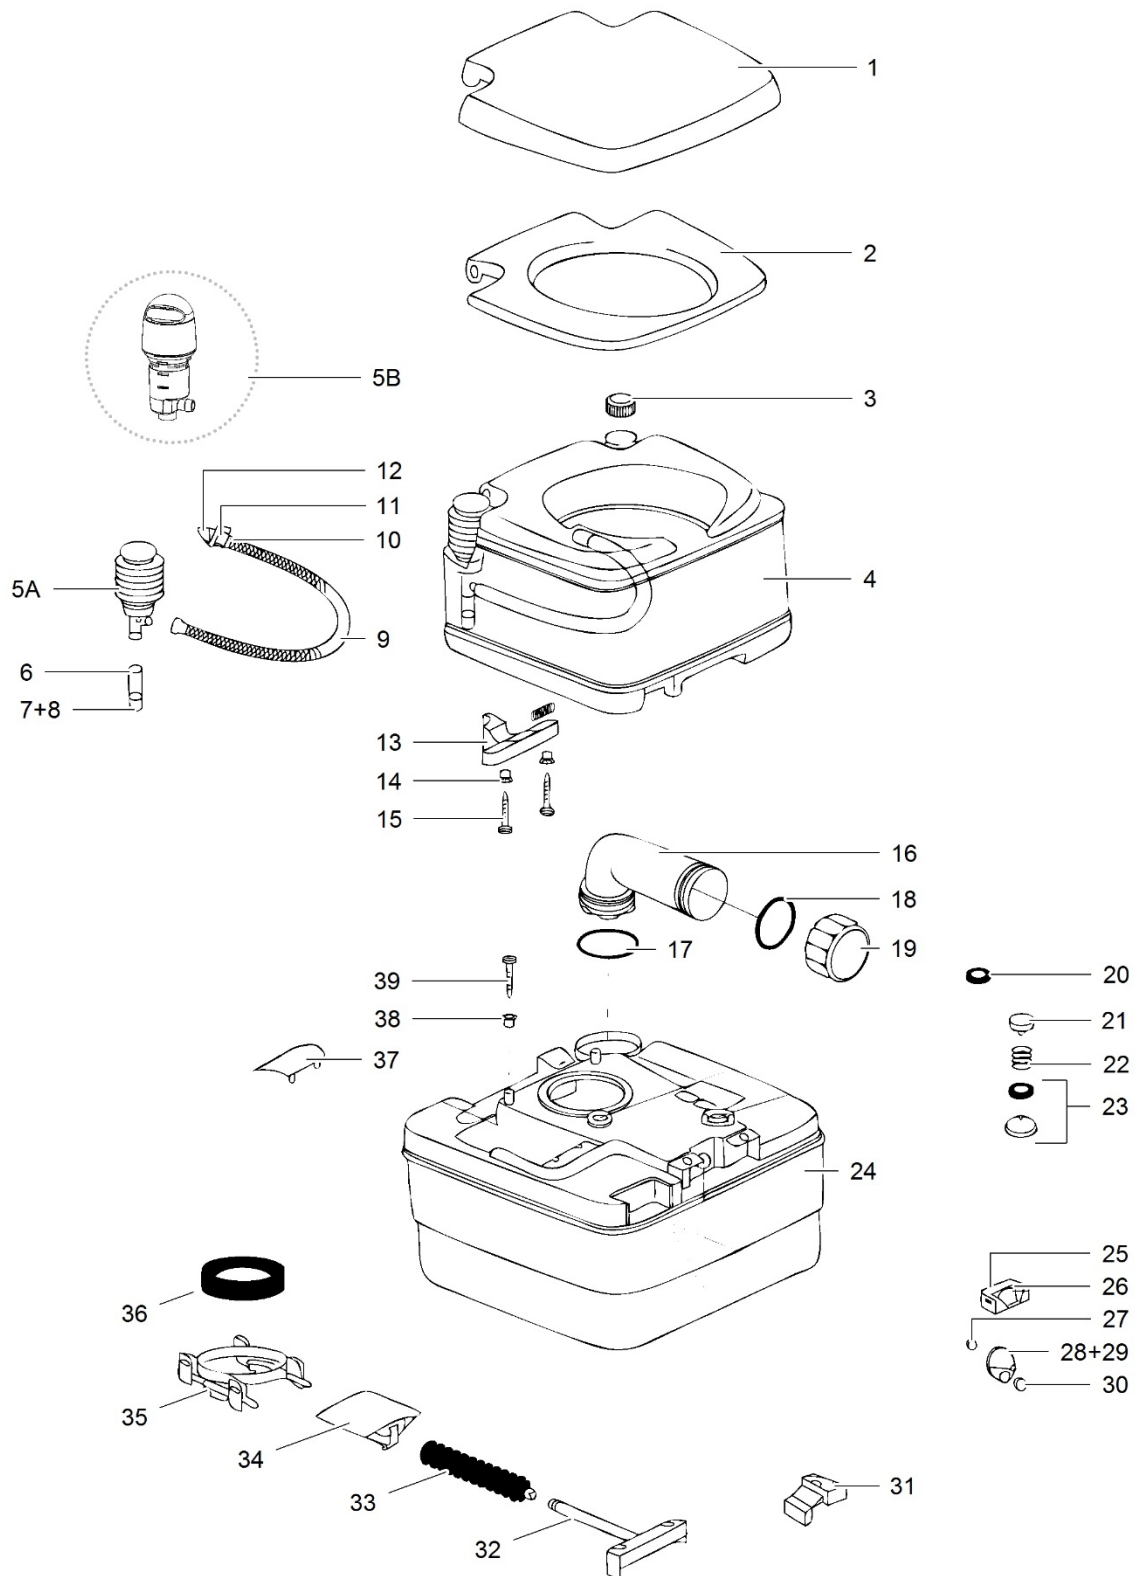

LE:1169\_Porta Potti 145-165\_0514-V01

	Spare part number	Spare part number	Spare part number	Colours available
1	Cover			
2	Seat			
3	Waterfill cap	12901		79
4	Flush-water tank <i>excl. seat &amp; cover</i>			
5	Bellow	07862		62
6	Inlet tube			
7	Check valve body		07024	
8	Check valve flapper			
9	Flush tube			
10	Spring seal plunger		07031	62, 79
11	O-ring			
12	Nozzle			
13	Clasp handle			
14	Clasp spacer			
15	Screw			
16	Pour out spout	07492		62
17	O-ring		16195	
18	Capseal			
19	Dump cap		07493	62
20	Vent seal	07102		
21	Vent button			
22	Spring		07524	62, 79
23	Seal retainer			
24	Waste-holding tank		07475 PP145	44
25	Valve handle			
26	Boot seal			
27	Blade			
28	Retainer			
29	Lipseal	07101		
30	Clip retainer			
31	Clasp spacer			
32	Screw			

LE1171\_Porta Potti 335-345-365\_0514-V01

	Spare part number	Spare part number	Spare part number	Colours available
1	Cover			
2	Seat			
3	Waterfill cap	12901		79
4	Flush-water tank			
5A	Bellow	07862		62
5B	Piston pump > Aug 2005		25818 PP345-365	68 79
6	Inlet tube		07016	
7	Check valve body		PP335	
8	Check valve flapper		07024 PP345-365	
9	Flush tube			
10	Spring-seal plunger			
11	O-ring		07031	62, 79
12	Nozzle			
13	Clasp handle			
14	Clasp spacer			
15	Screw			
16	Pour out spout		07492	62
17	O-ring			
18	Capseal	16195		
19	Dump cap		07493	62
20	Vent seal	07102		
21	Vent button			
22	Spring		07524	79
23	Seal retainer			
24	Waste-holding tank			
25	Bezel			
26	Lens			
27	Weight			
28	Decal level indicator			
29	Dial			
30	Magnet			
31	Float arm	21322		
32	Valve handle			
33	Boot seal			
34	Blade			
35	Retainer			
36	Lipseal	07101		
37	Clip retainer			
38	Clasp spacer			
39	Screw			