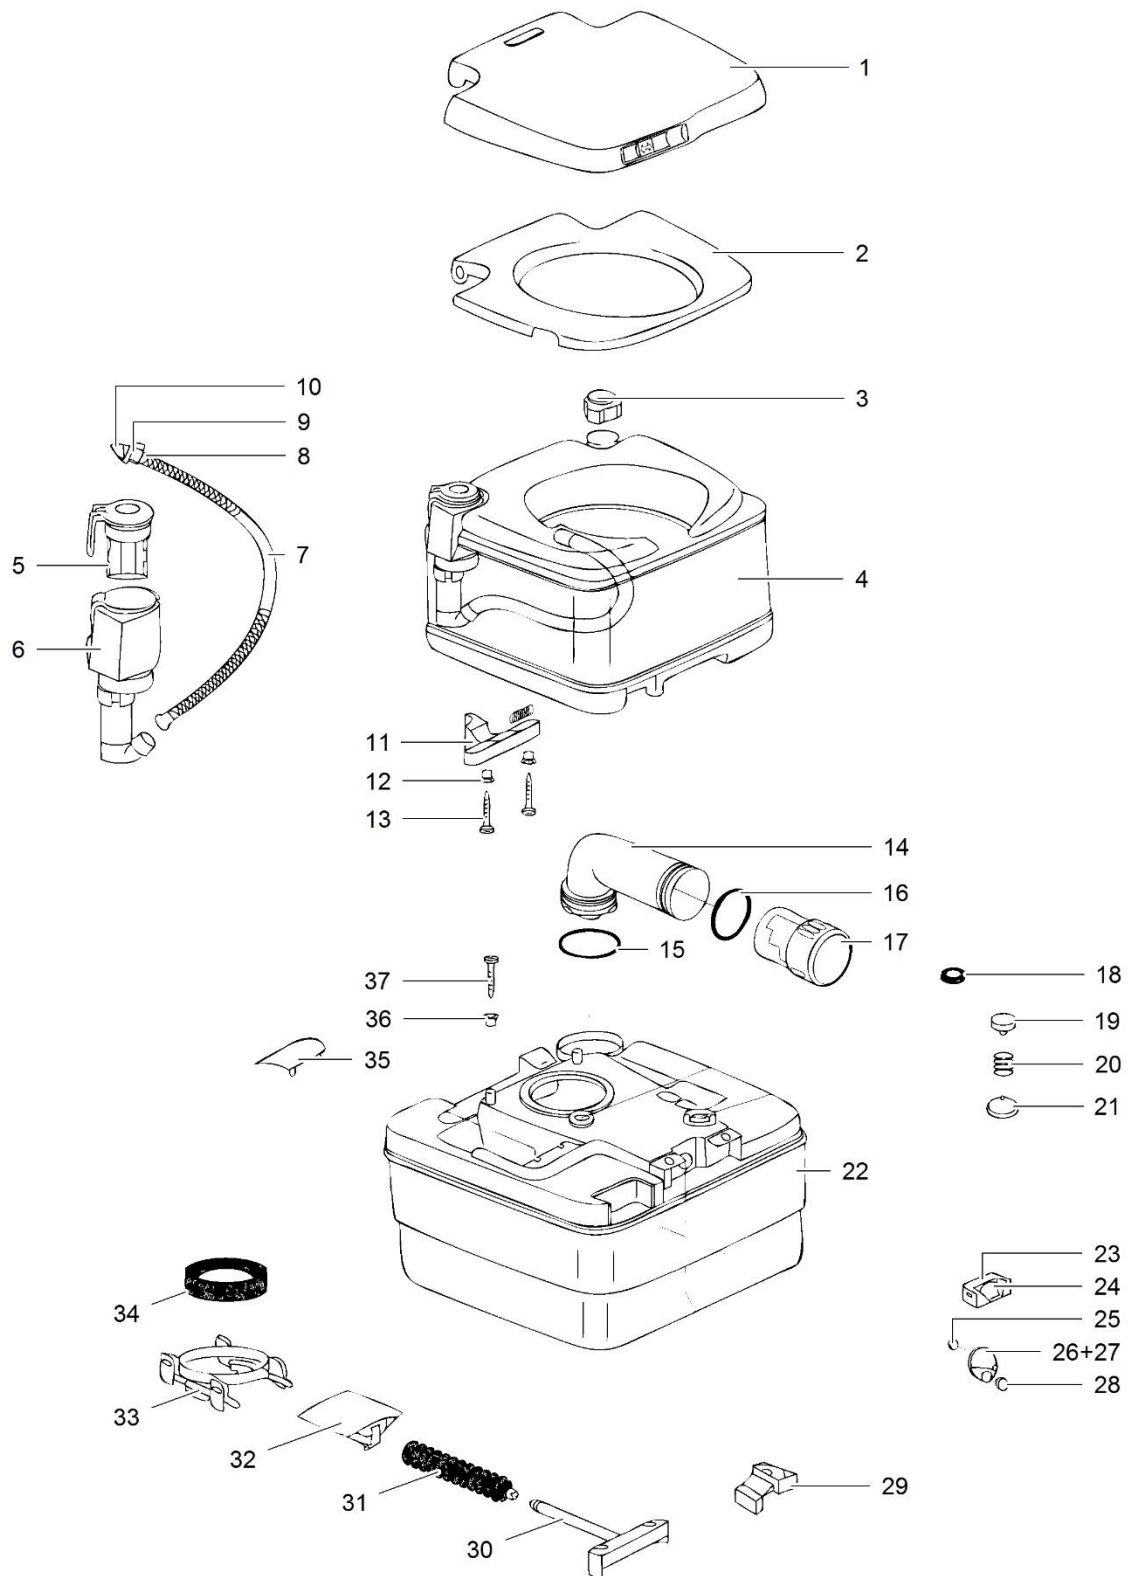

LE1172_Porta Potti-465_1014-V02

	Spare part number	Spare part number	Spare part number	Colours available
1	Cover			
2	Seat			
3	Waterfill cap	~~25804~~		~~79 89~~
4	Flush-water tank			
5	Button housing	~~25806~~		~~89~~
6	Pump housing			
7	Flush tube			
8	Spring-seal plunger-pin		25808	79 89
9	O-ring			
10	Nozzle			
11	Clasp handle			
12	Clasp spacer			
13	Screw			
14	Pour out spout		~~25809~~	~~88 90~~
15	O-ring	16195		
16	Capseal			
17	Dump cap		25810	79, 89
18	Vent seal	07102		
19	Vent button			
20	Spring		07524	79 89
21	Seal retainer			
22	Waste-holding tank			
23	Bezel			
24	Lens			
25	Weight			
26	Decal level indicator			
27	Dial			
28	Magnet			
29	Float arm	21322		
30	Valve handle			
31	Boot seal			
32	Blade			
33	Retainer			
34	Lipseal	07101		
35	Clip retainer			
36	Clasp spacer			
37	Screw			

xxxxxx = not available anymore