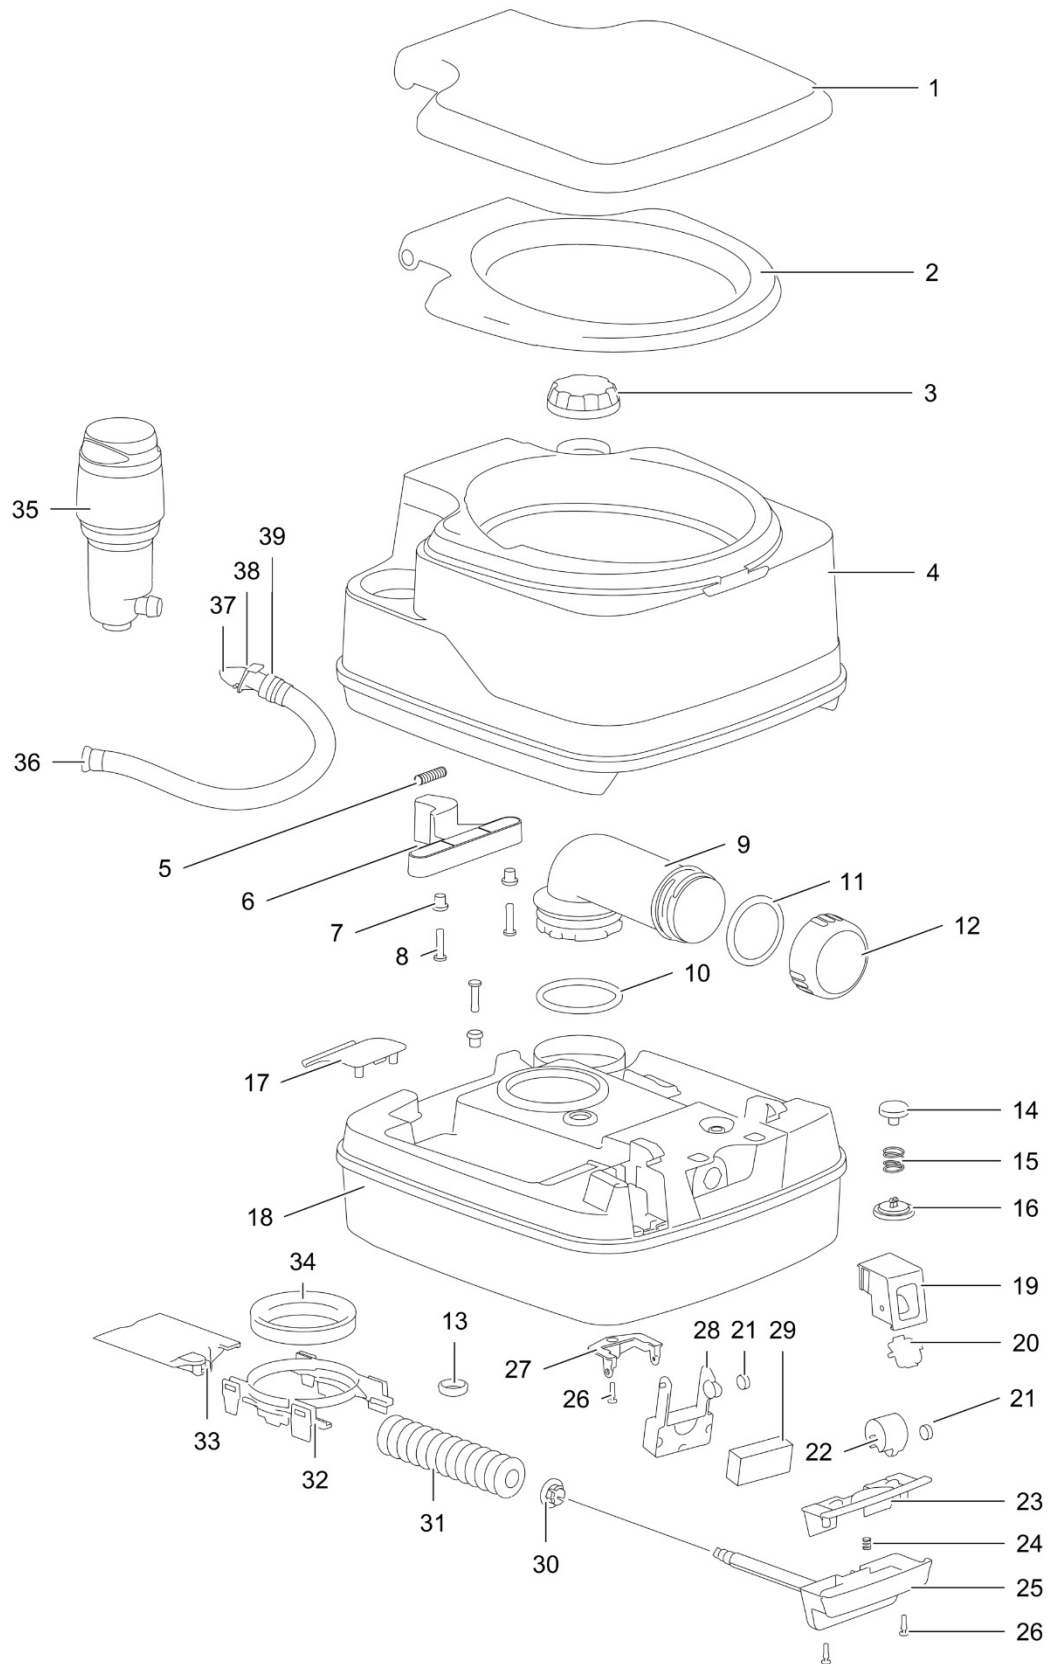

LE914_Porta Potti 145-165

		Spare part number	Spare part number	Colours available
1	Cover		92903	66 68 111 130
2	Seat			133
3	Water fill cap	92905		66, 68, 111 130 133
4	Flush-water tank			
5	Spring			
6	Clasp			
7	Clasp spacer			
8	Screw			
9	Pour out spout		92907	07 74 132
10	O-ring			
11	Seal	92906		111
12	Cap pour out spout			
13	Vent seal	07102		
14	Vent button		92407	111
15	Spring			
16	Vent button seal			
17	Clip			
18	Waste-holding tank			
19	Cover valve handle			
20	Spring valve handle			
21	Valve handle			
22	Screw			
23	Float retainer			
24	Float arm			
25	Foam			
26	Bushing slotted			
27	Boot seal			
28	Retainer blade			
29	Blade			
30	Lipseal	07101		
31	Bellow	07862		62
32	Inlet tube		07024	
33	Check valve body/flapper			
34	Flush tube			
35	Nozzle			
36	O-ring			
37	Spring/plunger			

~~xxxxxx~~ = not available anymore

LE915_Porta Potti 335-345-365

		Spare part number	Spare part number	Spare part number	Colours available
1	Cover			92903	66 68 111
2	Seat		92904111 PPQ335	PPQ345-365	130 133
3	Water fill cap	92905			66, 68, 111, 130 133
4	Flush-water tank				
5	Spring				
6	Clasp				
7	Clasp spacer				
8	Screw				
9	Pour out spout			92907	07 74 132
10	O-ring				
11	Seal		92906		111
12	Cap pour out spout				
13	Vent seal	07102			
14	Vent button				
15	Spring		92407		111
16	Vent button seal				
17	Clip				
18	Waste-holding tank				
19	Cover level indicator			92908	07 38 74 76
20	Side glass level indicator			PPQ345-365	132
21	Magnet		9290907		
22	Dial		PPQ335		
23	Cover valve handle				
24	Spring valve handle				
25	Valve handle				
26	Screw				
27	Float retainer				
28	Float arm				
29	Foam				
30	Bushing slotted				
31	Boot seal				
32	Retainer blade				
33	Blade				
34	Lipseal	07101			
35	Piston pump	92902 PPQ335	92901 PPQ345-365		66, 111 130
36	Flush tube				
37	Nozzle				
38	O-ring				
39	Spring/plunger				