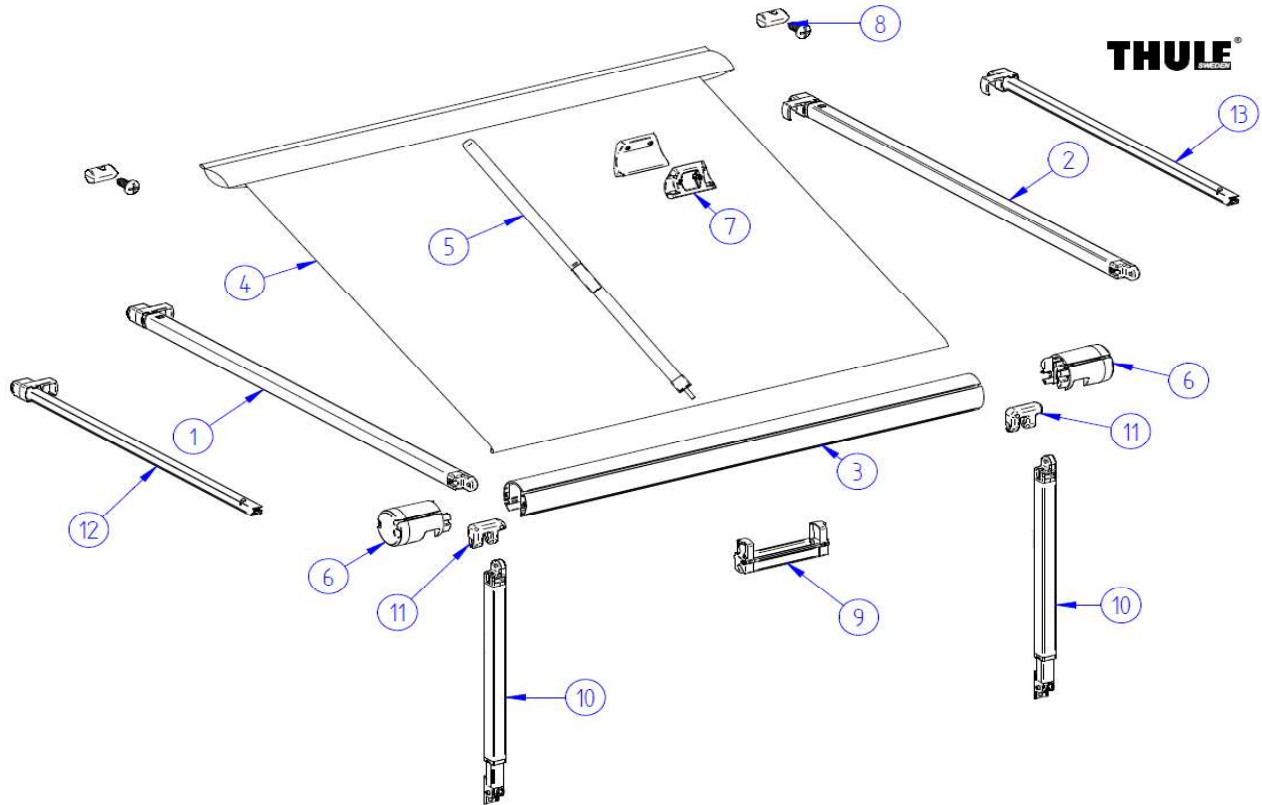

2020 SPARE PARTS LIST
1200

THULE
SWEDEN

1BA601

THULE Omnistor 1200

1BA 601-01

	ART.NR.	DESCRIPTION	RETAIL € (ex.VAT)
1	1500602900	LH RAFTER ARM ASSY TO1200 - 2.30 M	69,20
	1500602901	LH RAFTER ARM ASSY TO1200 - 2.60 M	69,20
	1500602902	LH RAFTER ARM ASSY TO1200 - 3.00/3,25 M	69,20
	1500602903	LH RAFTER ARM ASSY TO1200 - 3.50/5,50 M	69,20
2	1500602904	RH RAFTER ARM ASSY TO1200 - 2.30 M	69,20
	1500602905	RH RAFTER ARM ASSY TO1200 - 2.60 M	69,20
	1500602906	RH RAFTER ARM ASSY TO1200 - 3.00/3,25 M	69,20
	1500602907	RH RAFTER ARM ASSY TO1200 - 3.50/5,50 M	69,20
3	1500602908	ROLLER TUBE TO 1200 - 2,30M	71,20
	1500602909	ROLLER TUBE TO 1200 - 2.60M	82,30
	1500602910	ROLLER TUBE TO 1200 - 3.00M	87,80
	1500602911	ROLLER TUBE TO 1200 - 3.25M	98,80
	1500602912	ROLLER TUBE TO 1200 - 3.50M	98,80
	1500602913	ROLLER TUBE TO 1200 - 3.75M	109,60
	1500602914	ROLLER TUBE TO 1200 - 4,00M	109,60
	1500602915	ROLLER TUBE TO 1200 - 4.25M	120,60
	1500602916	ROLLER TUBE TO 1200 - 4.50M	120,60
	1500602979	ROLLER TUBE TO 1200 - 5,00M	164,30
	1500602980	ROLLER TUBE TO 1200 - 5.50M	164,30
4	1500602917	FABRIC 2.30M TO 1200 - 31	233,20
	1500602918	FABRIC 2.30M TO 1200 - 32	233,20
	1500602919	FABRIC 2.60M TO 1200 - 31	247,30
	1500602920	FABRIC 2.60M TO 1200 - 32	247,30
	1500602921	FABRIC 3,00M TO 1200 - 31	274,80
	1500602922	FABRIC 3,00M TO 1200 - 32	274,80
	1500602923	FABRIC 3,25M TO 1200 - 31	302,80
	1500602924	FABRIC 3,25M TO 1200 - 32	302,80
	1500602925	FABRIC 3,50M TO 1200 - 31	302,80
	1500602926	FABRIC 3,50M TO 1200 - 32	302,80
	1500602927	FABRIC 3,75M TO 1200 - 31	333,00